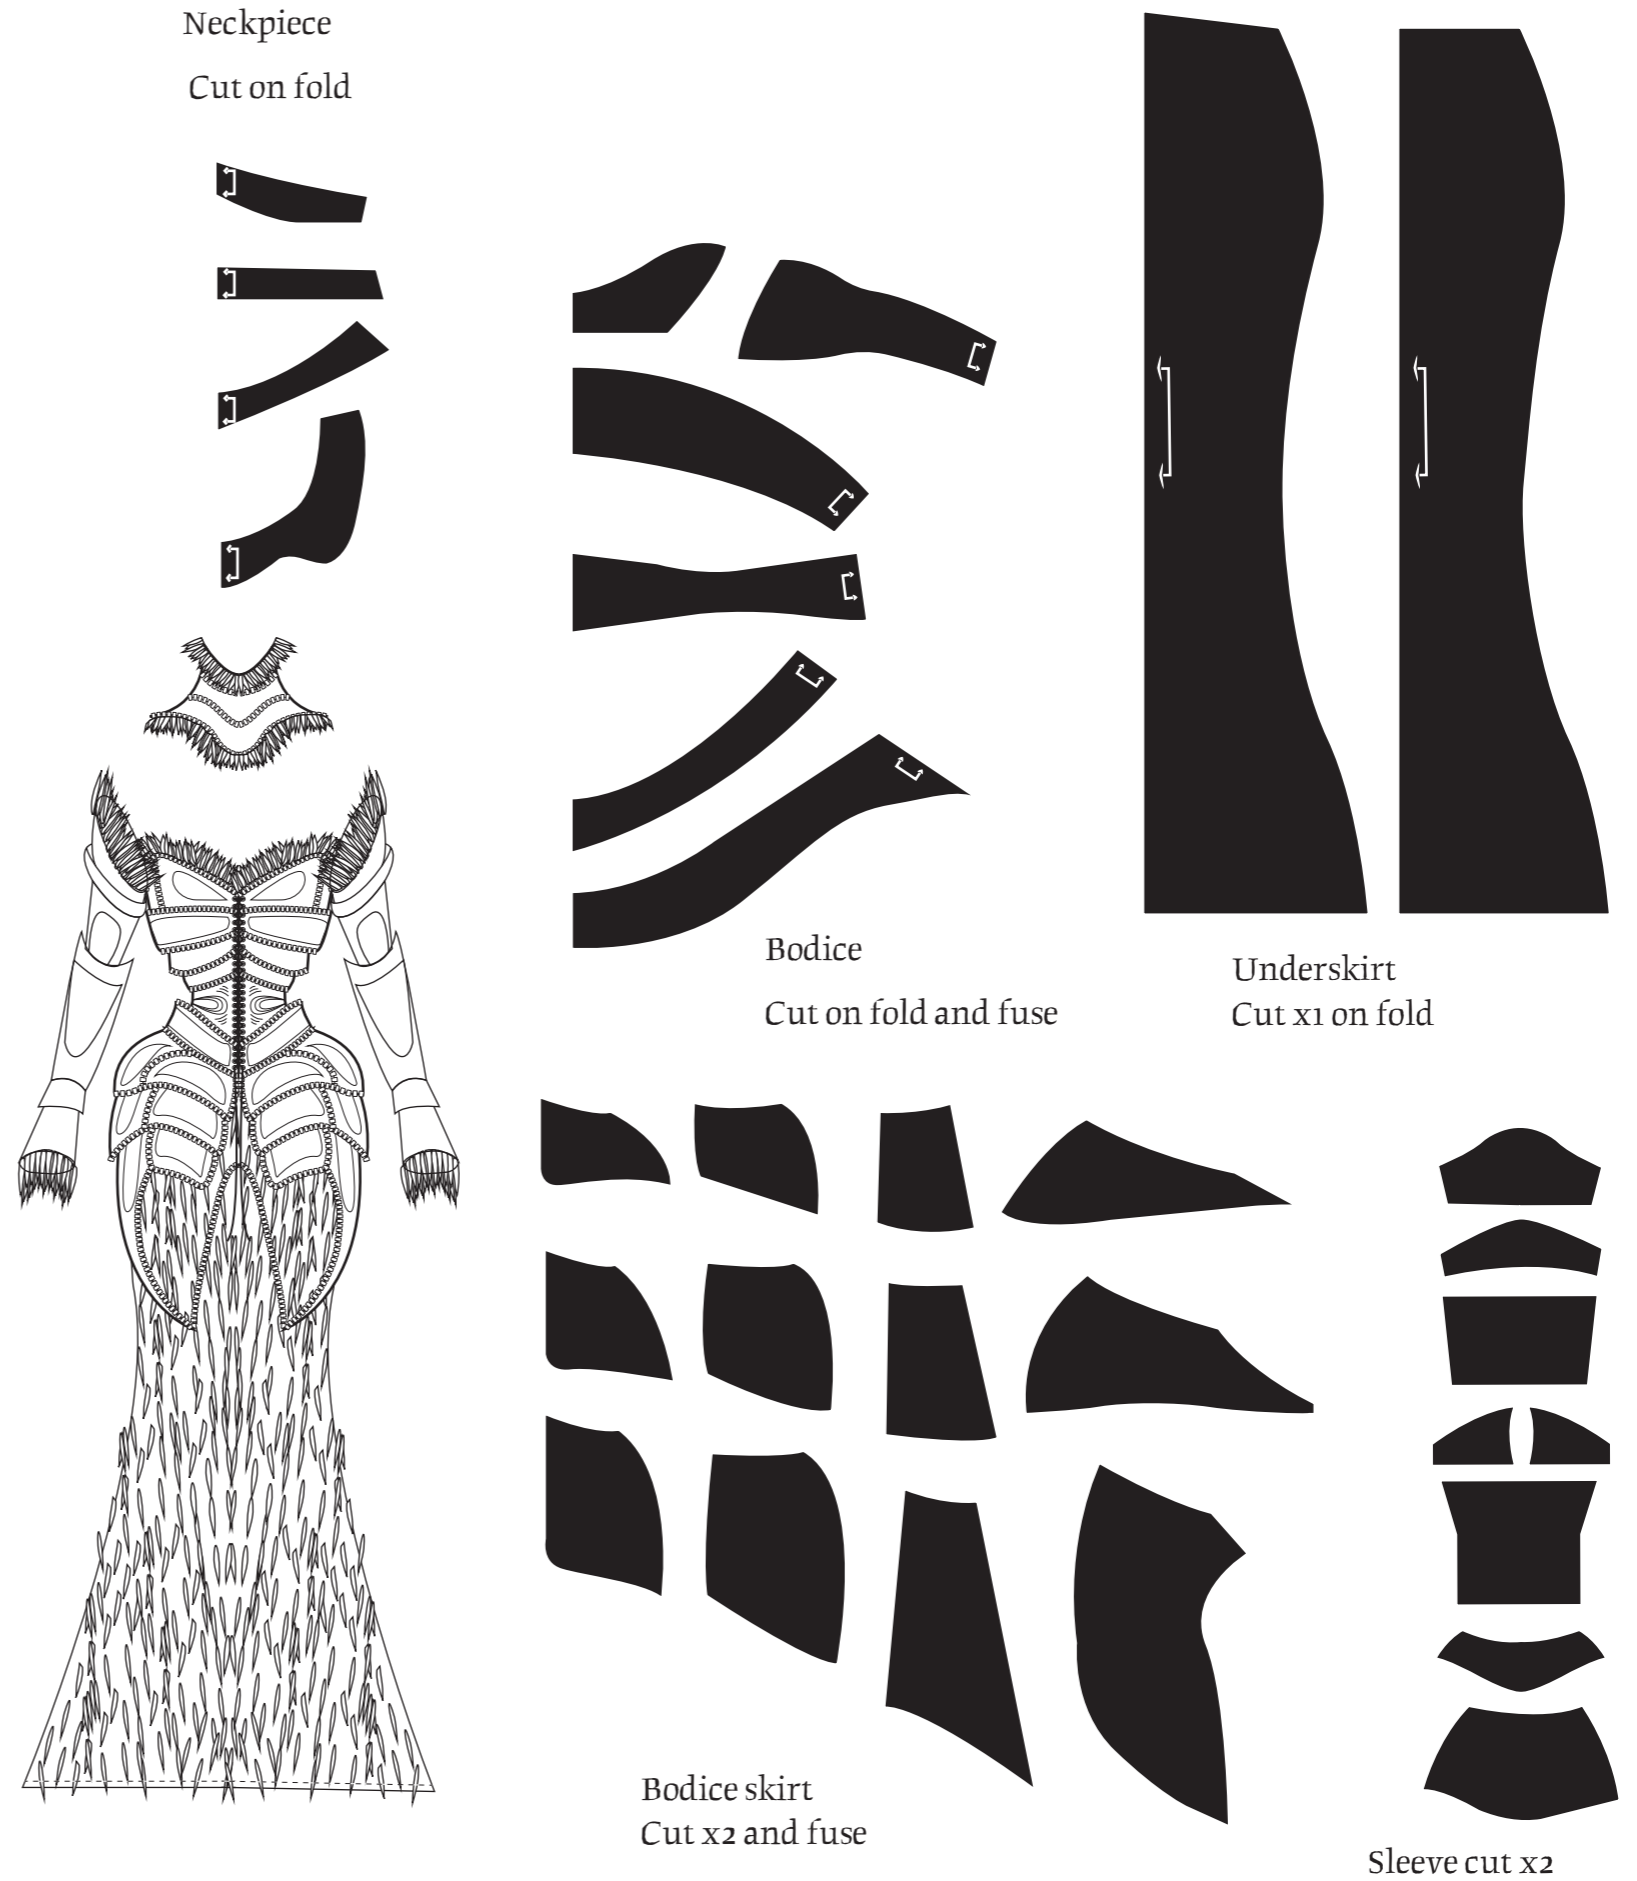

REMAKE
 S/S97 Mugler 'Les Insectes'
 Pattern Layout
 Éabha Daly

REMAKE
S/S97 Mugler 'Les Insectes'
Front Flat Drawings
Éabha Daly

REMAKE
S/S97 Mugler 'Les Insectes'
Back Flat Drawings
Éabha Daly